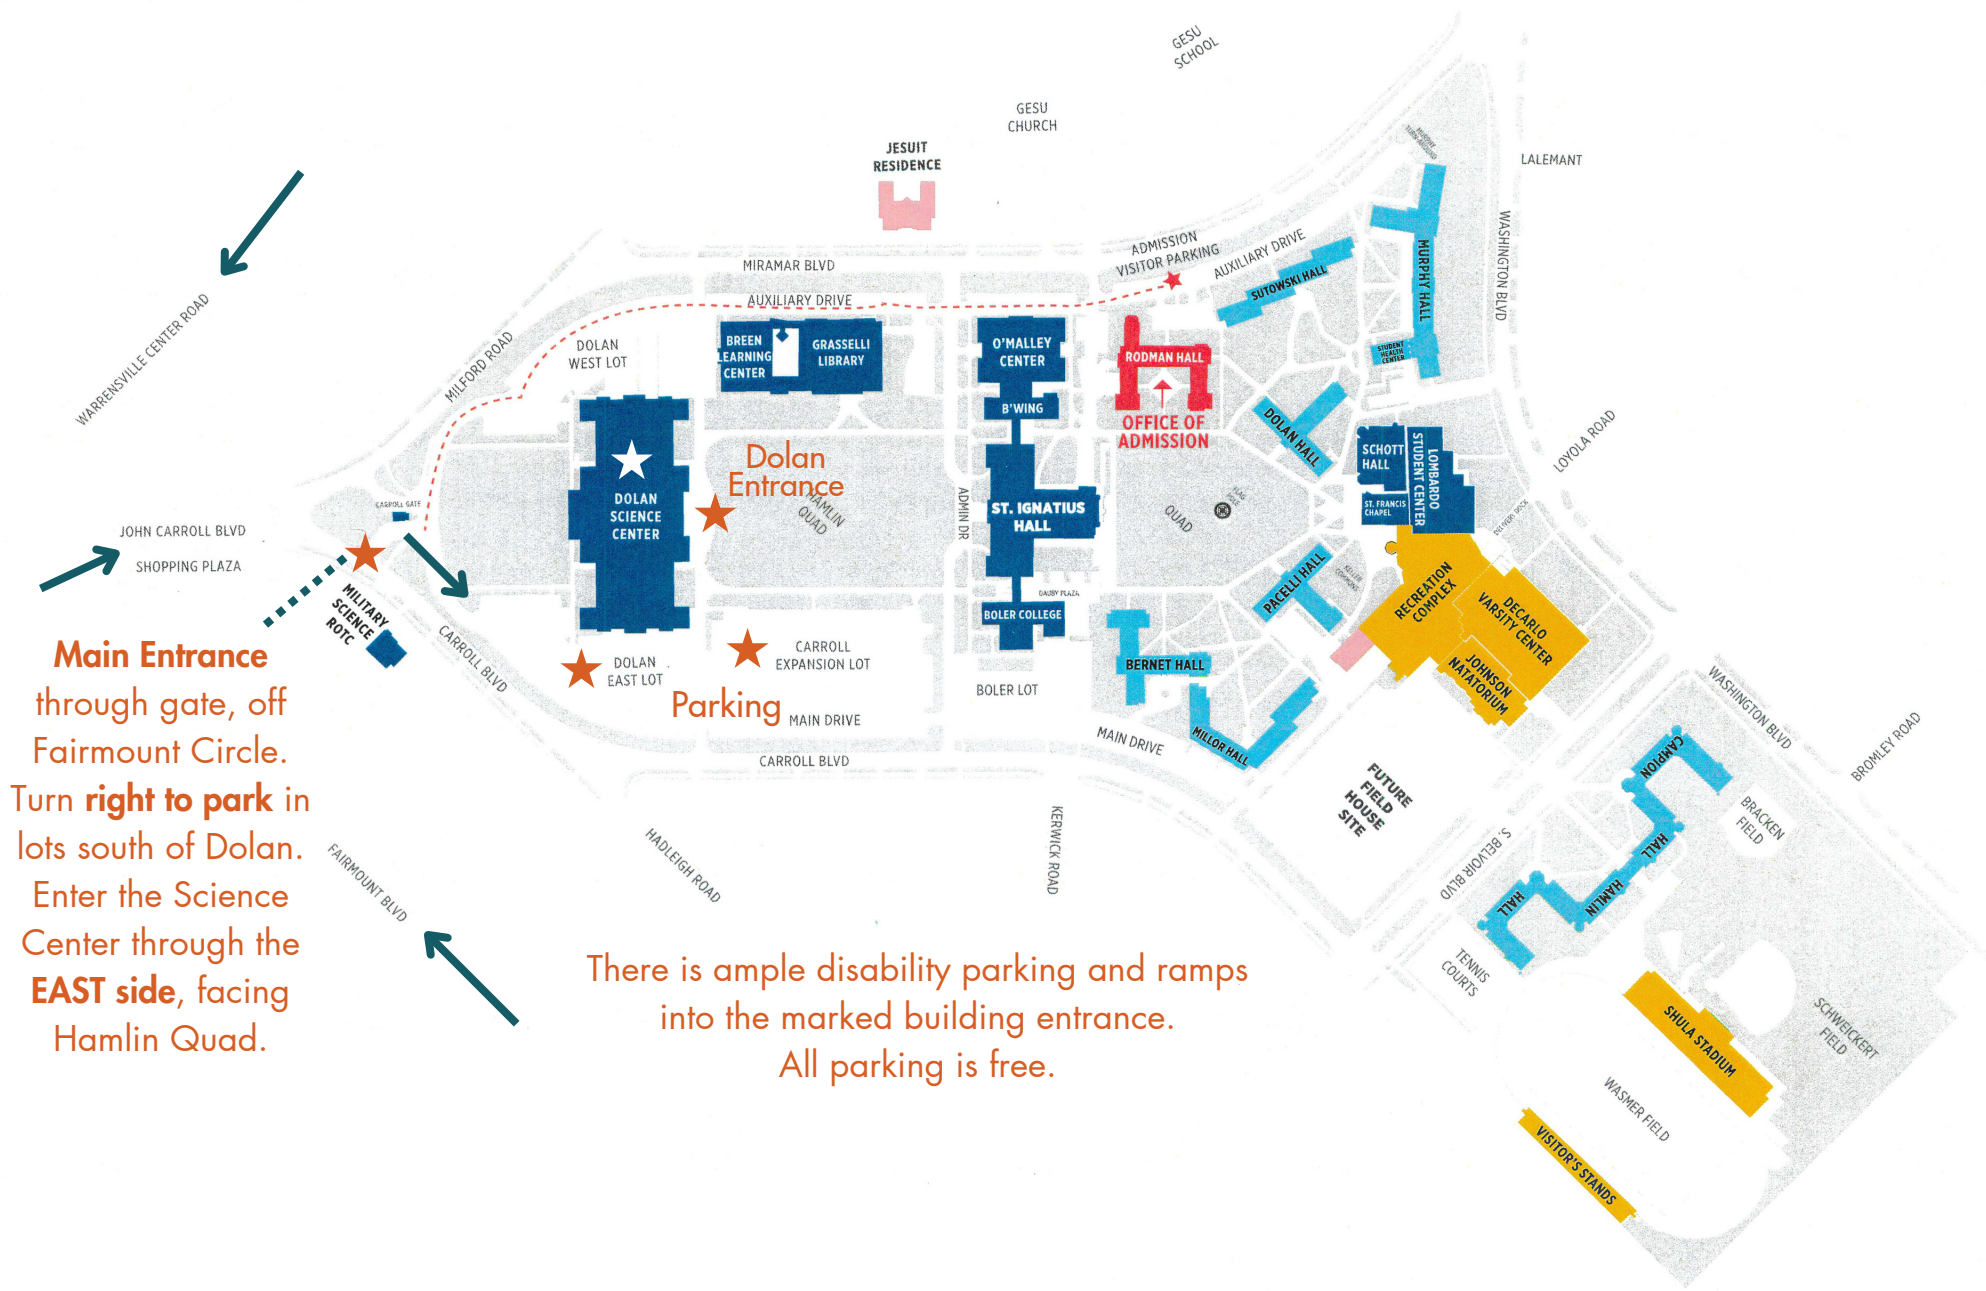

Campus Map

WARRENSVILLE CENTER ROAD
JOHN CARROLL BLVD
SHOPPING PLAZA
MILFORD ROAD
CASPARY GATE
MILITARY SCIENCE ROTC
DOLAN WEST LOT
DOLAN EAST LOT
DOLAN SCIENCE CENTER
Dolan Entrance
PARKING
FAIRMOUNT BLVD

There is ample disability parking and ramps into the marked building entrance. All parking is free.